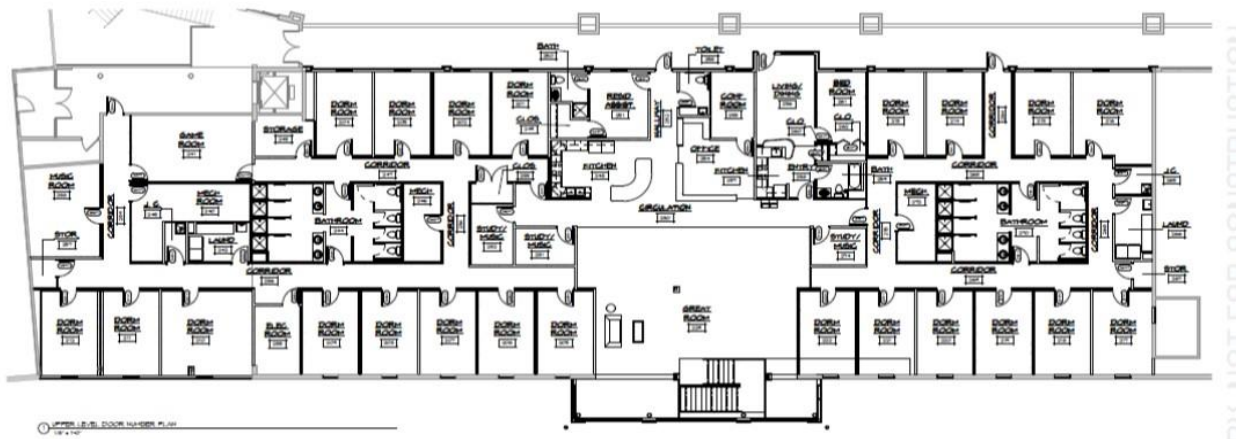

## MILLSTREAM HALL - NEW DORMITORY

In February 2015, LMH opened a second dormitory, Millstream Hall, within its campus ground. Bright wall colors and modern furniture in the new dormitory create an inviting and vibrant environment for the boarding students.

### **Features**

- 22 dorm rooms
- Music/study rooms
- Common lounge
- TV corner
- Reading corner
- Games room
- Kitchen
- Residence Hall Advisor's apartment
- Office / Welcome Center
- Conference room
- Boys' common bathrooms
- Girls' common bathrooms
- Storage rooms
- Laundry room
- Wi-Fi throughout
- Air conditioning